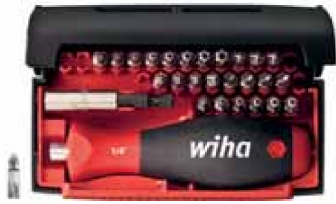

Bit set Collector Security Standard 25 mm and torsion bits

assorted 1/4" 27-pcs.

7928-928

Order-No.	
09393	5
 1 x T8H / 1 x T10H / 1 x T15H / 1 x T20H / 1 x T25H / 1 x T27H / 1 x T30H / 1 x T40H	
 1 x 6 / 1 x 8 / 1 x 10	
 1 x 1 / 1 x 2 / 1 x 3 / 1 x 4	
 1 x 4 / 1 x 6 / 1 x 8 / 1 x 10	
 1 x TR5/64 / 1 x TR3/32 / 1 x TR7/64 / 1 x TR1/8 / 1 x TR9/64 / 1 x TR5/32	
 1 x Bit holder magnetic extra strong magnet, 1/4"	
 1 x Screwdriver with bit holder SoftFinish® magnetic 1/4"	

Bit set Standard 25 mm

assorted, 31-pcs. in box, 1/4"

7979-01

Order-No.	
26252	1
 1 x 4,5 / 1 x 5,5 / 1 x 6,5	
 2 x PH1 / 6 x PH2 / 1 x PH3	
 2 x PZ1 / 6 x PZ2 / 1 x PZ3	
 1 x T10 / 1 x T15 / 1 x T20 / 1 x T25 / 1 x T30 / 1 x T40	
 1 x 4,0 / 1 x 5,0 / 1 x 6,0	
 1 x Bit holder magnetic extra strong magnet 1/4"	