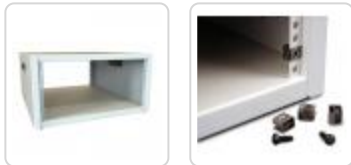

### Features:

- Constructed in 16-gauge steel.
- Two pairs of fixed 19" EIA compliant round hole punched rails.
- Includes rubber feet, two lifting handles, a starter pack of eight (8) 10-32 clip nuts and rack screws. (CLPKIT1032-10)
  - **Need more mounting hardware? Click here.**
- Available in finished in textured black or Light Gray (RAL7035) powder paint.
- Tested to nearly double the suggested load rating of 600 lbs (272 kg).
- RoHS Compliant.
- Manufactured in North America.

### Accessories

- Rack Shelves
- Rack Panels
- PDUs and Outlet Strips
- 10-32 Mounting Screw and Clip Nut Combo-Pack

Part No. Black	Part No. RAL 7035 Light Gray	Overall Dimensions			Rack Units	Usable Mounting Dimensions		Similar Size Part No.
		Height	Width	Depth		Height	Depth	
RCBS1900313BK1	RCBS1900313LG1	5.50	21.00	13.00	2U	3.50	12.38	
RCBS1900513BK1	RCBS1900513LG1	7.25	21.00	13.00	3U	5.25	12.38	
RCBS1900713BK1	RCBS1900713LG1	9.00	21.00	13.00	4U	7.00	12.38	
RCBS1900813BK1	RCBS1900813LG1	10.75	21.00	13.00	5U	8.75	12.38	
RCBS1901013BK1	RCBS1901013LG1	12.50	21.00	13.00	6U	10.50	12.38	
RCBS1901213BK1	RCBS1901213LG1	14.25	21.00	13.00	7U	12.25	12.38	
RCBS1901413BK1	RCBS1901413LG1	16.00	21.00	13.00	8U	14.00	12.38	
RCBS1900317BK1	RCBS1900317LG1	5.50	21.00	17.50	2U	3.50	16.88	
RCBS1900517BK1	RCBS1900517LG1	7.25	21.00	17.50	3U	5.25	16.88	SDC243U17BK
RCBS1900717BK1	RCBS1900717LG1	9.00	21.00	17.50	4U	7.00	16.88	
RCBS1900817BK1	RCBS1900817LG1	10.75	21.00	17.50	5U	8.75	16.88	
RCBS1901017BK1	RCBS1901017LG1	12.50	21.00	17.50	6U	10.50	16.88	SDC246U17BK
RCBS1901217BK1	RCBS1901217LG1	14.25	21.00	17.50	7U	12.25	16.88	
RCBS1901417BK1	RCBS1901417LG1	16.00	21.00	17.50	8U	14.00	16.88	RCHS1901417BK1
RCBS1900324BK1	RCBS1900324LG1	5.50	21.00	24.50	2U	3.50	23.88	
RCBS1900524BK1	RCBS1900524LG1	7.25	21.00	24.50	3U	5.25	23.88	SDC243U24BK
RCBS1900724BK1	RCBS1900724LG1	9.00	21.00	24.50	4U	7.00	23.88	