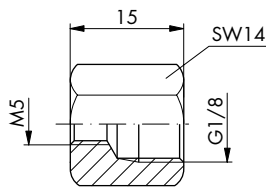

Bestell-Nr.	50.052
--------------------	---------------

Reduziernippel G1/4 / M5
 Werkstoff: Ms

Bestell-Nr.	50.054
--------------------	---------------

Reduziermuffe G1/8 / M5
 Werkstoff: Ms

Bestell-Nr.	50.053
--------------------	---------------

Fittings

Reducing Nipple, Blanking Plug and Silencer

Reducing nipple G1/4 - G1/8
 Material: brass
 Supplied complete with seals

Order No.	50.627
------------------	---------------

Reducing nipple G1/8 / M5
 Material: brass

Order No.	50.052
------------------	---------------

Reducing nipple G1/4 / M5
 Material: brass

Order No.	50.054
------------------	---------------

Reducing sleeve G1/8 / M5
 Material: brass

Order No.	50.053
------------------	---------------